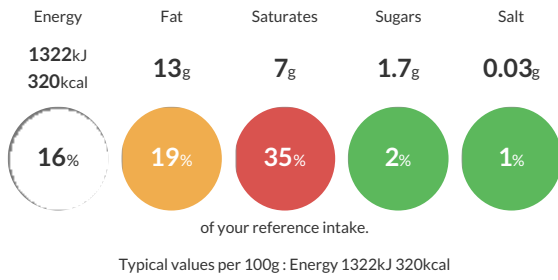

### Reference Intake

Each 100g portion contains:

### Nutritional Information

Typical Values	Per 100g
Energy	1322kJ 320kCal
Carbohydrates	20g
of which sugars	1.7g
Fat	13g
of which saturates	7g
Fibre	40g
Protein	11g
Salt	0.03g