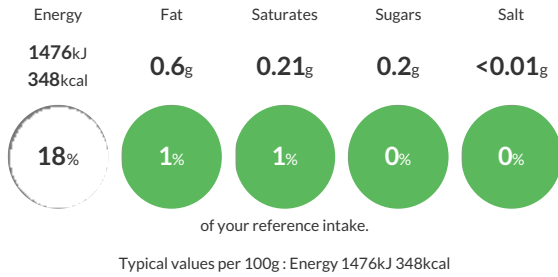

Supplier's Product Code :
Product Added :
Last Updated by Supplier :
erudus id :

62012
07 February 2018
11 March 2022
9f9ce686fab248a5b7cb4efac8318db0

The information on the Erudus System has been supplied by the manufacturers of the products and, whilst the owners of the Erudus System take steps to ensure the information is regularly updated, they give no warranty and no guarantee that the information is accurate. Product information and ingredients may change, please always read product labels carefully in addition to using the information provided by Erudus One.

We do not accept liability for any inaccuracies or incorrect information contained on this site. Please visit <http://www.erudus.com/terms-and-conditions> for full terms and conditions.

Horseshoe Rice Cones 10kg

Granular white product with bland odour.

Traded Unit GTIN: - Internal GTIN: 5010225001077 Supplier: S&B Herba Foods Suppliers Product Code: 62012

Reference Intake

Each 100g portion contains: