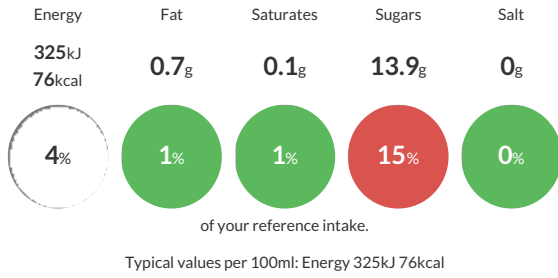

Short Product Name:
Blueberry Thrill

30 x 140g of frozen smoothie pouches

Traded Unit GTIN: **5060280581656** Internal GTIN: Supplier: **Love Struck** Suppliers Product Code: **5227**

Reference Intake

Each 100ml portion contains:

Nutritional Information

Typical Values	Per 100ml
Energy	325kJ 76kCal
Carbohydrates	15.5g
of which sugars	13.9g
Fat	0.7g
of which saturates	0.1g
Fibre	1.6g
Protein	1.3g
Salt	0g

Allergy Information

Key: **Contains** **May Contain**