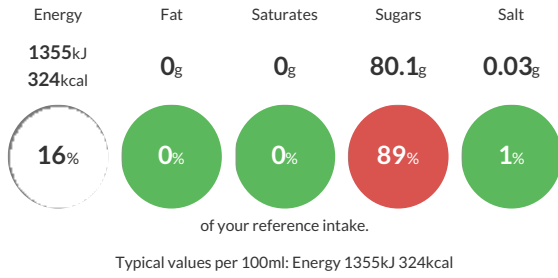

Each 100ml portion contains:

Nutritional Information

| Typical Values | Per 100ml |
|--------------------|-------------------|
| Energy | 1355kJ 324kCal |
| Carbohydrates | 80.1g |
| of which sugars | 80.1g |
| Fat | 0g |
| of which saturates | 0g |
| Fibre | 0g |
| Protein | 0g |
| Salt | 0.03g |