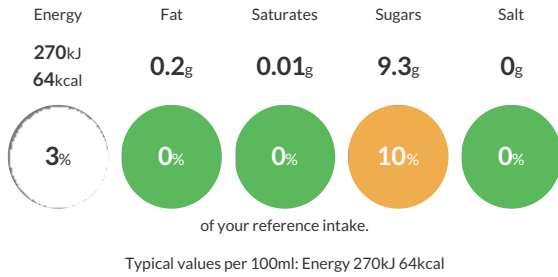

We do not accept liability for any inaccuracies or incorrect information contained on this site. Please visit <http://www.erudus.com/terms-and-conditions> for full terms and conditions.

Pip Organic Kids Pineapple and Mango Smoothie - 24 x 180ml

Reference Intake

Each 100ml portion contains:

Nutritional Information

Typical Values	Per 100ml
Energy	270kJ 64kCal
Carbohydrates	14.1g
of which sugars	9.3g
Fat	0.2g
of which saturates	0.01g
Fibre	0g
Protein	0g
Salt	0g

Allergy Information

Key: **Contains** **May Contain**

Gluten Claim

Gluten content is less than 20ppm.

Ingredients

1 and 1/2 organic apples, 1/4 of an organic pineapple (15%), 1/4 of an organic banana, a chunk of organic mango (7%) and a dash of squeezed orange.