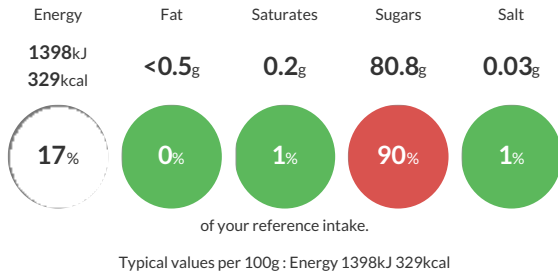

## Rowse Pure & Natural Clear Honey Squeezy 1.36Kg

Short Product Name:

Pure and Natural Clear Honey

Rowse Squeezable Honey 4 x 1.36kg

Traded Unit GTIN: **05011273431649** Internal GTIN: **5011273031641** Supplier: **Rowse Honey Ltd** Suppliers Product Code: **23164**

### Reference Intake

Each 100g portion contains:

### Nutritional Information

Typical Values	Per 100g
Energy	1398kJ 329kCal
Carbohydrates	81.5g
of which sugars	80.8g
Fat	<0.5g
of which saturates	0.2g
Fibre	<0.5g
Protein	<0.5g
Salt	0.03g