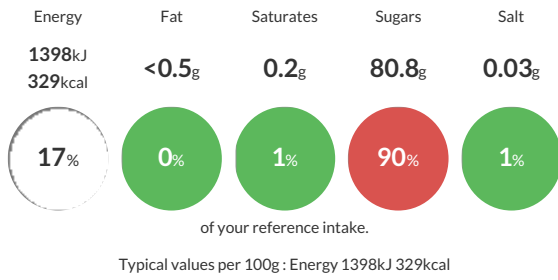

## Rowse Pure & Natural Clear Honey Squeezy 1.36Kg

Short Product Name:

Pure and Natural Clear Honey

Rowse Squeezable Honey 4 x 1.36kg

Traded Unit GTIN: **05011273431649** Internal GTIN: **5011273031641** Supplier: **Rowse Honey Ltd** Suppliers Product Code: **23164**

### Reference Intake

Each 100g portion contains:

### Nutritional Information

Typical Values	Per 100g
Energy	1398kJ 329kCal
Carbohydrates	81.5g
of which sugars	80.8g
Fat	<0.5g
of which saturates	0.2g
Fibre	<0.5g
Protein	<0.5g
Salt	0.03g