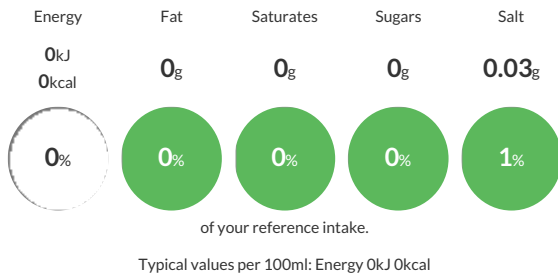

### Reference Intake

Each 100ml portion contains:

### Nutritional Information

Typical Values	Per 100ml
Energy	0kJ 0kCal
Carbohydrates	0g
of which sugars	0g
Fat	0g
of which saturates	0g
Fibre	-g
Protein	0g
Salt	0.03g