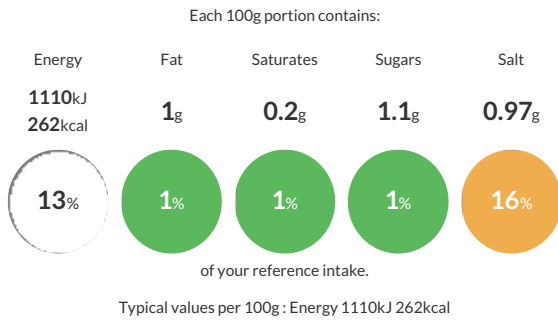

Supplier's Product Code :
Product Added :
Last Updated by Supplier :
erudus id :

77022
03 October 2006
08 February 2023
a3114c30f4eb4d48be6b8cab89aa78b6

The information on the [Erudus System](#) has been supplied by the manufacturers of the products and, whilst the owners of the Erudus System take steps to ensure the information is regularly updated, they give no warranty and no guarantee that the information is accurate. Product information and ingredients may change, please always read product labels carefully in addition to using the information provided by Erudus One.

We do not accept liability for any inaccuracies or incorrect information contained on this site. Please visit <http://www.erudus.com/terms-and-conditions> for full terms and conditions.

40 X CRUSTY ROLL

Short Product Name:
CRUSTY ROLL

Frozen, part baked white roll with 1 cut.

Traded Unit GTIN: **5025950011604** Internal GTIN: Supplier: **Dellfrance** Suppliers Product Code: **77022**

Reference Intake

Nutritional Information

Typical Values	Per 100g
Energy	1110kJ 262kCal
Carbohydrates	52.8g
of which sugars	1.1g
Fat	1g
of which saturates	0.2g
Fibre	2.4g
Protein	9.2g
Salt	0.97g