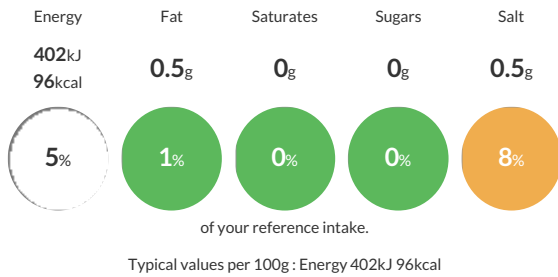

### Reference Intake

Each 100g portion contains:

### Nutritional Information

Typical Values	Per 100g
Energy	402kJ 96kCal
Carbohydrates	10g
of which sugars	0g
Fat	0.5g
of which saturates	0g
Fibre	9.7g
Protein	8g
Salt	0.5g