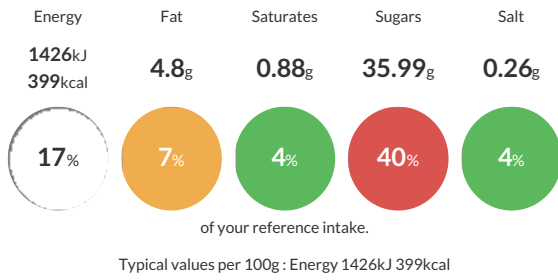

Reference Intake

Each 100g portion contains:

Nutritional Information

Typical Values	Per 100g
Energy	1426kJ 399kCal
Carbohydrates	36.36g
of which sugars	35.99g
Fat	4.8g
of which saturates	0.88g
Fibre	-g
Protein	26.06g
Salt	0.26g