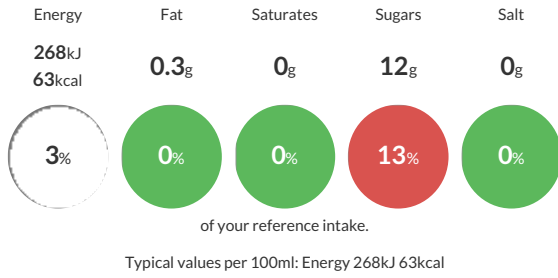

Short Product Name:
Strawberry Split

30 x 140g Frozen Smoothie Pouches (Strawberry Split)

Traded Unit GTIN: 5060280580574 Internal GTIN: Supplier: Love Struck Suppliers Product Code: 5225

Reference Intake

Each 100ml portion contains:

Nutritional Information

Typical Values	Per 100ml
Energy	268kJ 63kCal
Carbohydrates	13.1g
of which sugars	12g
Fat	0.3g
of which saturates	0g
Fibre	2.6g
Protein	0.8g
Salt	0g

Allergy Information