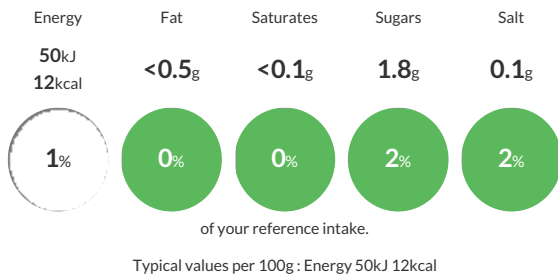

Nutritional Information

Typical Values	Per 100g
Energy	50kJ 12kCal
Carbohydrates	2g
of which sugars	1.8g
Fat	<0.5g
of which saturates	<0.1g
Fibre	1.5g
Protein	1.1g
Salt	0.1g

Allergy Information

Key: **Contains** **May Contain**