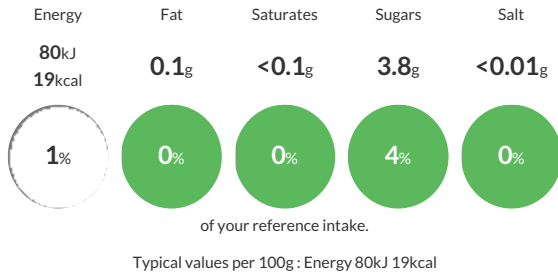

Reference Intake

Each 100g portion contains:

Nutritional Information

Typical Values	Per 100g
Energy	80kJ 19kCal
Carbohydrates	3.8g
of which sugars	3.8g
Fat	0.1g
of which saturates	<0.1g
Fibre	0.8g
Protein	1.1g
Salt	<0.01g