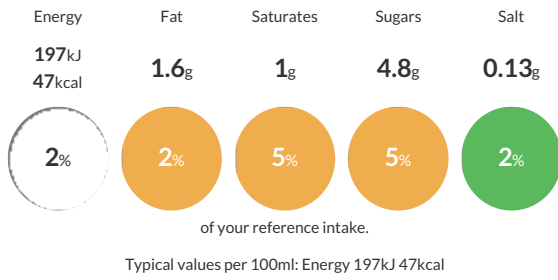

Short Product Name:

Lakeland Dairies Long Life Milk Pots - Semi-Skimmed Milk 120 Portions

Semi-skimmed milk from Lakeland Dairies family farms. Ideal single serve portions for teas and coffee. Perfect for accommodation, leisure, workplace and travel. Long life with convenient ambient storage.

Traded Unit GTIN: **05099869343866** Internal GTIN: Supplier: **Lakeland Dairies Killeshandra** Suppliers Product Code: **874089**

Reference Intake

Each 100ml portion contains:

Nutritional Information

Typical Values	Per 100ml
Energy	197kJ 47kCal
Carbohydrates	4.8g
of which sugars	4.8g
Fat	1.6g
of which saturates	1g
Fibre	0g
Protein	3.3g
Salt	0.13g