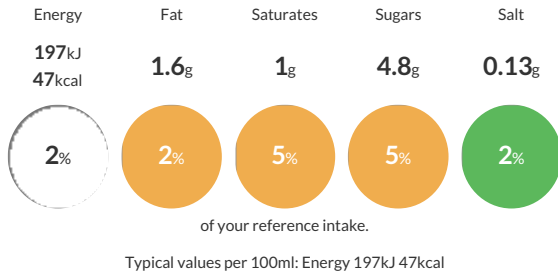

Supplier's Product Code :
Product Added :
Last Updated by Supplier :
erudus id :

874089
09 April 2014
23 April 2021
a5c43491dbdf4a70a31cb1362e43593a

The information on the Erudus System has been supplied by the manufacturers of the products and, whilst the owners of the Erudus System take steps to ensure the information is regularly updated, they give no warranty and no guarantee that the information is accurate. Product information and ingredients may change, please always read product labels carefully in addition to using the information provided by Erudus One.

We do not accept liability for any inaccuracies or incorrect information contained on this site. Please visit <http://www.erudus.com/terms-and-conditions> for full terms and conditions.

Lakeland Dairies Long Life Milk Pots - Semi-Skimmed Milk 120 Portions

Short Product Name:

Semi-skimmed milk from Lakeland Dairies family farms. Ideal single serve portions for teas and coffee. Perfect for accommodation, leisure, workplace and travel. Long life with convenient ambient storage.

Traded Unit GTIN: **05099869343866** Internal GTIN: Supplier : **Lakeland Dairies Killeshandra** Suppliers Product Code : **874089**

Reference Intake

Each 100ml portion contains:

Nutritional Information

Typical Values	Per 100ml
Energy	197kJ 47kCal
Carbohydrates	4.8g
of which sugars	4.8g
Fat	1.6g
of which saturates	1g
Fibre	0g
Protein	3.3g
Salt	0.13g