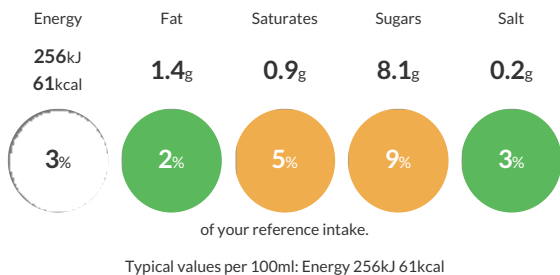

Supplier's Product Code :
Product Added :
Last Updated by Supplier :
erudus id :

MSFW12
29 October 2024
29 October 2024
a7fb372f70e74d6da0dab47cdd008fa9

The information on the Erudus System has been supplied by the manufacturers of the products and, whilst the owners of the Erudus System take steps to ensure the information is regularly updated, they give no warranty and no guarantee that the information is accurate. Product information and ingredients may change, please always read product labels carefully in addition to using the information provided by Erudus One.

Judes Flat White Coffee Milkshake - 12 x 250ml

Short Product Name:

Jude's Flat White Coffee Milkshake - 12 x 250ml

Milk Drink with Coffee

Traded Unit GTIN: **5060081113902** Internal GTIN: **5060081114114** Supplier: **Judes Ices** Suppliers Product Code: **MSFW12**

Reference Intake

Each 100ml portion contains:

Nutritional Information

Typical Values	Per 100ml
Energy	256kJ 61kCal
Carbohydrates	8.6g
of which sugars	8.1g
Fat	1.4g
of which saturates	0.9g
Fibre	-g
Protein	3.1g
Salt	0.2g