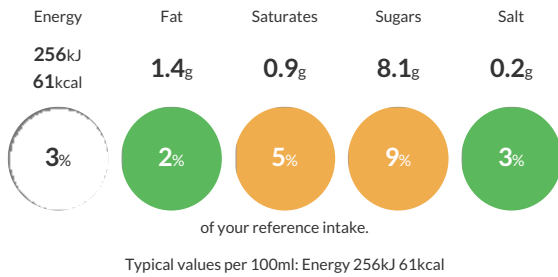

Reference Intake

Each 100ml portion contains:

Nutritional Information

Typical Values	Per 100ml
Energy	256kJ 61kCal
Carbohydrates	8.6g
of which sugars	8.1g
Fat	1.4g
of which saturates	0.9g
Fibre	-g
Protein	3.1g
Salt	0.2g