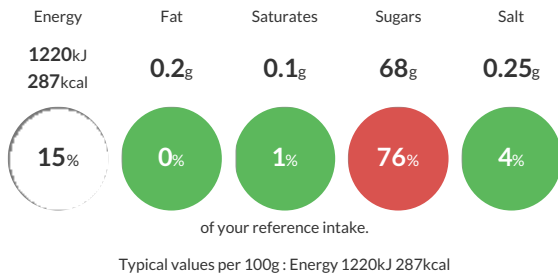

Supplier's Product Code :
Product Added :
Last Updated by Supplier :
erudus id :

WGB158B
09 December 2024
09 December 2024
b215908fe9fd4dbd912a6e942058f6dc

The information on the [Erudus System](#) has been supplied by the manufacturers of the products and, whilst the owners of the Erudus System take steps to ensure the information is regularly updated, they give no warranty and no guarantee that the information is accurate. Product information and ingredients may change, please always read product labels carefully in addition to using the information provided by Erudus One.

We do not accept liability for any inaccuracies or incorrect information contained on this site. Please visit <http://www.erudus.com/terms-and-conditions> for full terms and conditions.

BUCHANANS PITTED DATES

Short Product Name:
PITTED DATES

Whole pitted sayer dates. Pitted Dates are typical of the sagre variety and are brown in colour with the characteristic flavour of dates.

Traded Unit GTIN: **5010398000310** Internal GTIN: **5010398000594** Supplier : **W. G. Buchanan & Son Ltd** Suppliers Product Code : **WGB158B**

Reference Intake

Each 100g portion contains:

Nutritional Information

Typical Values	Per 100g
Energy	1220kJ 287kCal
Carbohydrates	68g
of which sugars	68g
Fat	0.2g
of which saturates	0.1g
Fibre	0g
Protein	3.3g
Salt	0.25g