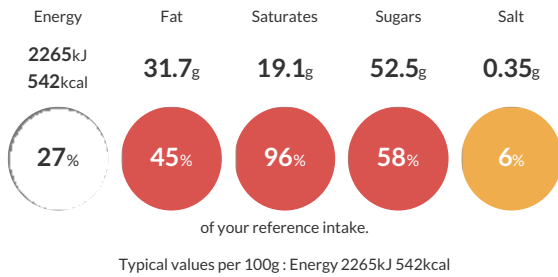

Reference Intake

Each 100g portion contains:

Nutritional Information

Typical Values	Per 100g
Energy	2265kJ 542kCal
Carbohydrates	52.9g
of which sugars	52.5g
Fat	31.7g
of which saturates	19.1g
Fibre	<0.5g
Protein	10.8g
Salt	0.35g