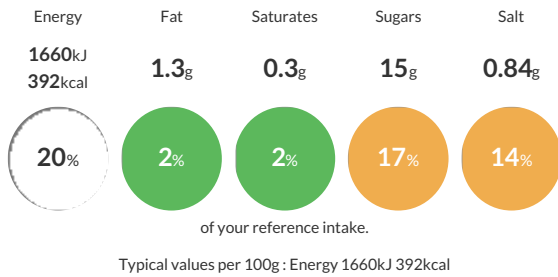

Supplier's Product Code :
Product Added :
Last Updated by Supplier :
erudus id :

5118765000
25 November 2024
25 November 2024
b600e77bd2b44a80ad730a0a963c00b6

The information on the **Erudus System** has been supplied by the manufacturers of the products and, whilst the owners of the Erudus System take steps to ensure the information is regularly updated, they give no warranty and no guarantee that the information is accurate. Product information and ingredients may change, please always read product labels carefully in addition to using the information provided by Erudus One.

We do not accept liability for any inaccuracies or incorrect information contained on this site. Please visit <http://www.erudus.com/terms-and-conditions> for full terms and conditions.

Kellogg's Cereal Mixed Case 35 x Portion Pack - Special K Portion Pack

Short Product Name:
Mixed Case Portion Pack

A mixed case of all Kellogg's loved and trusted cereal in a single serve format. Includes Kellogg's Corn Flakes, Rice Krispies, Crunchy Nut Corn Flakes, Coco Pops and Special K cereals.

Traded Unit GTIN: **5053827187657** Internal GTIN: **5053827101554** Supplier: **Kellanova (Kellogg's)** Suppliers Product Code: **5118765000**

Reference Intake

Each 100g portion contains: