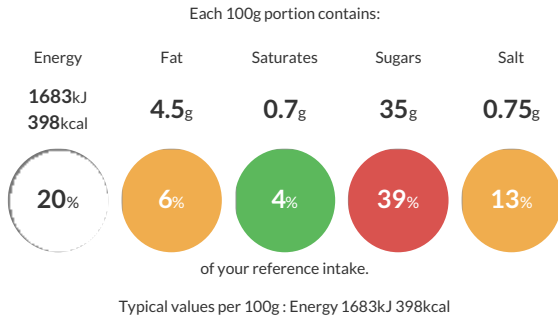

Kellogg's Cereal Mixed Case 35 x Portion Pack - Crunchy Nut Corn Flakes Portion Pack 35g

Short Product Name:
Mixed Case Portion Pack

A mixed case of all Kellogg's loved and trusted cereal in a single serve format. Includes Kellogg's Corn Flakes, Rice Krispies, Crunchy Nut Corn Flakes, Coco Pops and Special K cereals.

Traded Unit GTIN: 5053827187657 Internal GTIN: 5053827101554 Supplier: Kellanova (Kellogg's) Suppliers Product Code: 5118765000

Reference Intake

Nutritional Information

Typical Values	Per 100g
Energy	1683kJ 398kCal
Carbohydrates	82g
of which sugars	35g
Fat	4.5g
of which saturates	0.7g
Fibre	2.5g
Protein	6g
Salt	0.75g

Allergy Information

Key: Contains May Contain

 Contains Cereal/Gluten	 Does Not Contain Milk	 Does Not Contain Eggs	 Contains Peanuts	 Does Not Contain Nuts	 Does Not Contain Crustaceans	 Does Not Contain Mustard
 Does Not Contain Fish	 Does Not Contain Lupin	 Does Not Contain Sesame	 Does Not Contain Celery	 Does Not Contain Soya	 Does Not Contain Molluscs	 Does Not Contain Sulphur Dioxide

Allergen Statement

May contain gluten from other cereal

Ingredients

Maize, sugar, PEANUTS (6%), BARLEY malt extract, molasses, honey (1%), salt, niacin, iron, vitamin B6, riboflavin, thiamin, folic acid, vitamin D, vitamin B12.

Dietary Information

Key: Suitable for

 Suitable for Vegetarian	 May not be suitable for Vegan	 Suitable for Kosher	 Suitable for Halal	 NO DATA for Coeliac