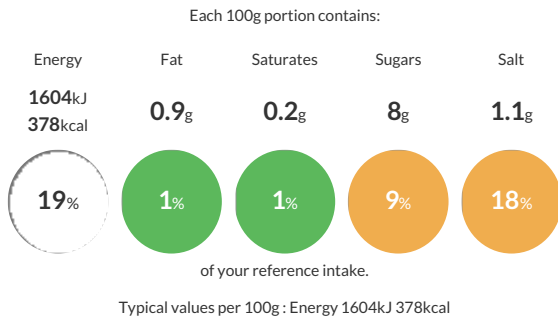

### Nutritional Information

Typical Values	Per 100g
Energy	1604kJ 378kCal
Carbohydrates	84g
of which sugars	8g
Fat	0.9g
of which saturates	0.2g
Fibre	3g
Protein	7g
Salt	1.1g