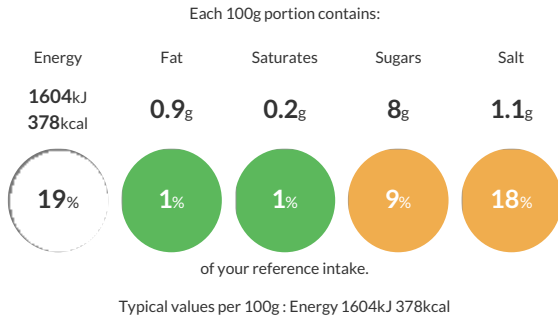

Typical Values	Per 100g
Energy	1660kJ 392kCal
Carbohydrates	84g
of which sugars	15g
Fat	1.3g
of which saturates	0.3g
Fibre	6g
Protein	8g
Salt	0.84g

Allergy Information

Key: **Contains** **May Contain**

Allergen Statement

Dietary Information

Key: **Suitable for**

Kellogg's Cereal Mixed Case 35 x Portion Pack - Corn Flakes Portion Pack

Short Product Name:
Mixed Case Portion Pack

A mixed case of all Kellogg's loved and trusted cereal in a single serve format. Includes Kellogg's Corn Flakes, Rice Krispies, Crunchy Nut Corn Flakes, Coco Pops and Special K cereals.

Traded Unit GTIN: 5053827187657 Internal GTIN: 5053827101554 Supplier: Kellanova (Kellogg's) Suppliers Product Code: 5118765000

Reference Intake

Nutritional Information

Typical Values	Per 100g
Energy	1604kJ 378kCal
Carbohydrates	84g
of which sugars	8g
Fat	0.9g
of which saturates	0.2g
Fibre	3g
Protein	7g
Salt	1.1g