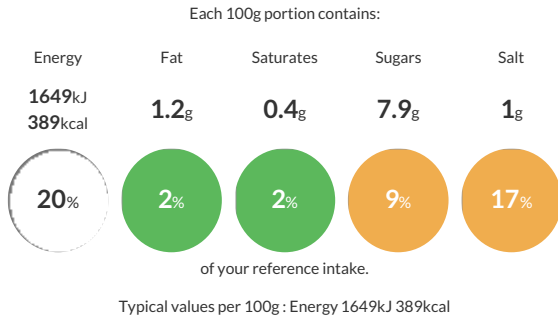

Kellogg's Cereal Mixed Case 35 x Portion Pack - Rice Krispies Portion Pack 22g

Short Product Name:
Mixed Case Portion Pack

A mixed case of all Kellogg's loved and trusted cereal in a single serve format. Includes Kellogg's Corn Flakes, Rice Krispies, Crunchy Nut Corn Flakes, Coco Pops and Special K cereals.

Traded Unit GTIN: 5053827187657 Internal GTIN: 5053827101554 Supplier: Kellanova (Kellogg's) Suppliers Product Code: 5118765000

Reference Intake

Nutritional Information

Typical Values	Per 100g
Energy	1649kJ 389kCal
Carbohydrates	86g
of which sugars	7.9g
Fat	1.2g
of which saturates	0.4g
Fibre	2.9g
Protein	7g
Salt	1g