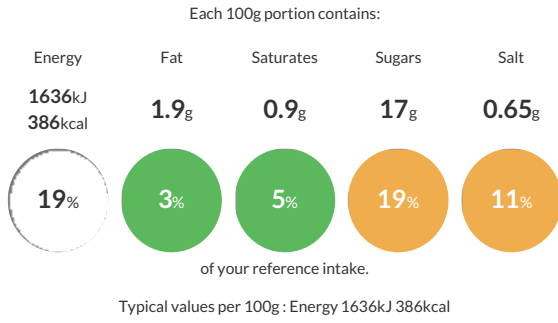

Kellogg's Cereal Mixed Case 35 x Portion Pack - Coco Pops Portion Pack

Short Product Name:
Mixed Case Portion Pack

A mixed case of all Kellogg's loved and trusted cereal in a single serve format. Includes Kellogg's Corn Flakes, Rice Krispies, Crunchy Nut Corn Flakes, Coco Pops and Special K cereals.

Traded Unit GTIN: 5053827187657 Internal GTIN: 5053827101554 Supplier: Kellanova (Kellogg's) Suppliers Product Code: 5118765000

Reference Intake

Nutritional Information

Typical Values	Per 100g
Energy	1636kJ 386kCal
Carbohydrates	84g
of which sugars	17g
Fat	1.9g
of which saturates	0.9g
Fibre	3.8g
Protein	6.3g
Salt	0.65g