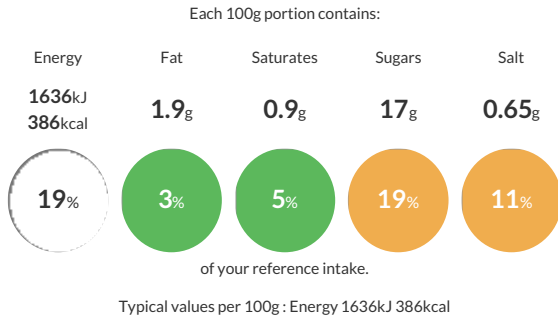

Kellogg's Cereal Mixed Case 35 x Portion Pack - Coco Pops Portion Pack

Short Product Name:
Mixed Case Portion Pack

A mixed case of all Kellogg's loved and trusted cereal in a single serve format. Includes Kellogg's Corn Flakes, Rice Krispies, Crunchy Nut Corn Flakes, Coco Pops and Special K cereals.

Traded Unit GTIN: 5053827187657 Internal GTIN: 5053827101554 Supplier: Kellanova Suppliers Product Code: 5118765000

Reference Intake