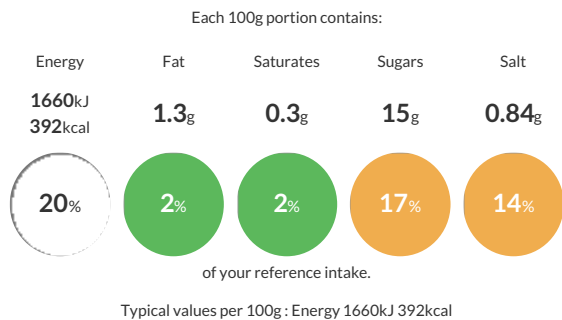

Kellogg's Cereal Mixed Case 35 x Portion Pack - Special K Portion Pack

Short Product Name:
Mixed Case Portion Pack

A mixed case of all Kellogg's loved and trusted cereal in a single serve format. Includes Kellogg's Corn Flakes, Rice Krispies, Crunchy Nut Corn Flakes, Coco Pops and Special K cereals.

Traded Unit GTIN: 5053827187657 Internal GTIN: 5053827101554 Supplier: Kellanova Suppliers Product Code: 5118765000

Reference Intake

Nutritional Information

Typical Values	Per 100g
Energy	1660kJ 392kCal
Carbohydrates	84g
of which sugars	15g
Fat	1.3g
of which saturates	0.3g
Fibre	6g
Protein	8g
Salt	0.84g

Allergy Information

Key: Contains May Contain

 Contains Cereal/Gluten	 May Contain Milk	 Does Not Contain Eggs	 Does Not Contain Peanuts	 Does Not Contain Nuts	 Does Not Contain Crustaceans	 Does Not Contain Mustard
 Does Not Contain Fish	 Does Not Contain Lupin	 Does Not Contain Sesame	 Does Not Contain Celery	 Does Not Contain Soya	 Does Not Contain Molluscs	 Does Not Contain Sulphur Dioxide

Dietary Information

Key: Suitable for

 Suitable for Vegetarian	 May not be suitable for Vegan	 Suitable for Kosher	 Suitable for Halal	 May not be suitable for Coeliac

Allergen Statement

May contain gluten from other cereals, Milk

Ingredients

Rice (47%), WHOLEWHEAT (37%), sugar, BARLEY (5%), malted BARLEY flour, salt, BARLEY malt extract, niacin, iron, riboflavin, thiamin, vitamin B6, folic acid, vitamin D, vitamin B12.