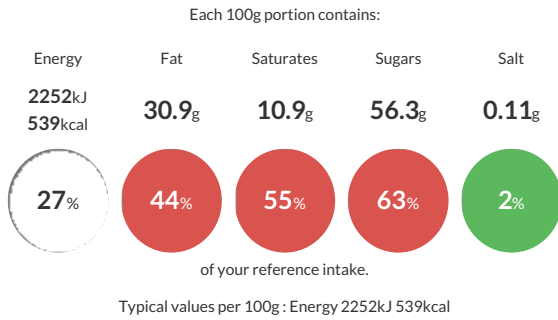

Traded Unit GTIN: 08000500106877 Internal GTIN: 80751151 Supplier: Ferrero UK Ltd Suppliers Product Code: XGB621324

Reference Intake

Nutritional Information

Typical Values	Per 100g
Energy	2252kJ 539kCal
Carbohydrates	57.5g
of which sugars	56.3g
Fat	30.9g
of which saturates	10.9g
Fibre	3.4g
Protein	6g
Salt	0.11g