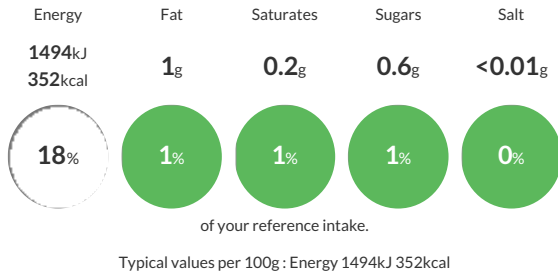

Each 100g portion contains:

Nutritional Information

Typical Values	Per 100g
Energy	1494kJ 352kCal
Carbohydrates	77g
of which sugars	0.6g
Fat	1g
of which saturates	0.2g
Fibre	1.7g
Protein	8g
Salt	<0.01g

Allergy Information