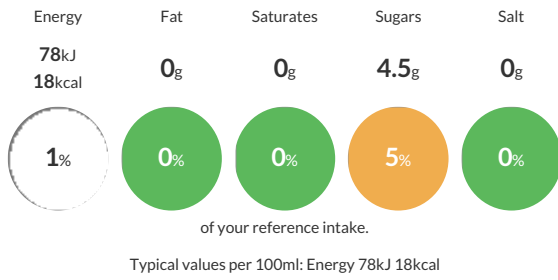

### Reference Intake

Each 100ml portion contains:

### Nutritional Information

Typical Values	Per 100ml
Energy	78kJ 18kCal
Carbohydrates	4.6g
of which sugars	4.5g
Fat	0g
of which saturates	0g
Fibre	-g
Protein	0g
Salt	0g