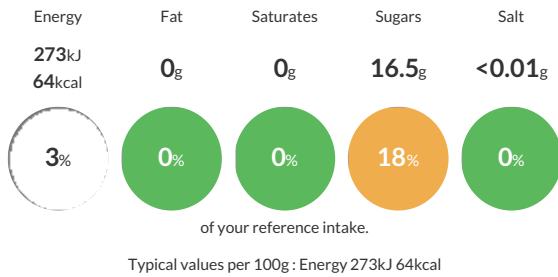

## Caterers Pride Pizza Cut Pineapple Pieces in Light Syrup 6 x 3050g

Short Product Name:

Pizza Cut Pineapple Pieces in Light Syrup

Caterers Pride Pizza Cut Pineapple Pieces in Light Syrup 6 x 3050g

Traded Unit GTIN: 05027974425108 Internal GTIN: 5027974425177 Supplier: Caterers Choice Ltd Suppliers Product Code: PIN0036

### Reference Intake

Each 100g portion contains:

### Nutritional Information

Typical Values	Per 100g
Energy	273kJ 64kCal
Carbohydrates	16.5g
of which sugars	16.5g
Fat	0g
of which saturates	0g
Fibre	0g
Protein	0.5g
Salt	<0.01g