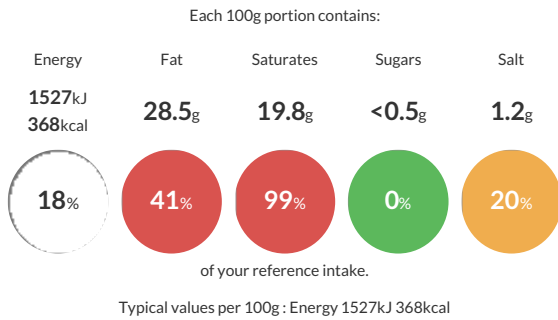

Supplier's Product Code :
Product Added :
Last Updated by Supplier :
erudus id :

10248765
15 January 2019
21 April 2021
bb4ee890be494883bc8a53f1bcd6264

The information on the **Erudus System** has been supplied by the manufacturers of the products and, whilst the owners of the Erudus System take steps to ensure the information is regularly updated, they give no warranty and no guarantee that the information is accurate. Product information and ingredients may change, please always read product labels carefully in addition to using the information provided by Erudus One.

We do not accept liability for any inaccuracies or incorrect information contained on this site. Please visit <http://www.erudus.com/terms-and-conditions> for full terms and conditions.

Emmental Cheese 90x90x20g slices 6x1kg

Short Product Name:
Emmental

90x90x20g slices Emmental Cheese packed in clear base web film, 550µm, heat sealed with combination of either clear or blue PA/EVOH/PE sealing film

Traded Unit GTIN: - Internal GTIN: Supplier: Dairygold Food Ingredients Suppliers Product Code: 10248765

Reference Intake