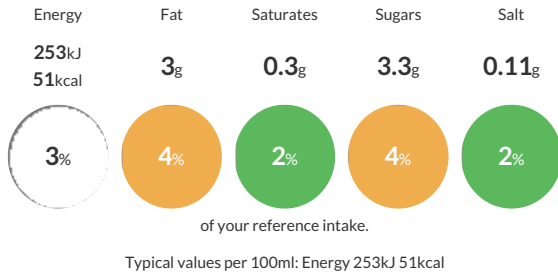

### Reference Intake

Each 100ml portion contains: