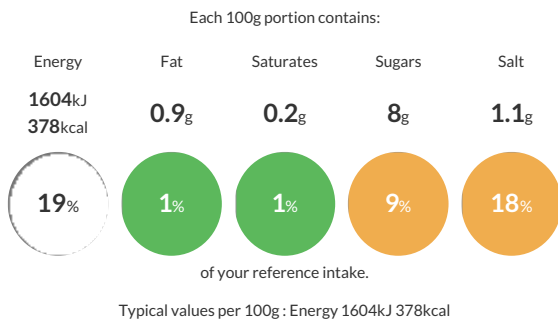

Traded Unit GTIN: 5050083478529 Internal GTIN: Supplier: Kellanova (Kellogg's) Suppliers Product Code: 5147852000

Reference Intake

Nutritional Information

Typical Values	Per 100g
Energy	1604kJ 378kCal
Carbohydrates	84g
of which sugars	8g
Fat	0.9g
of which saturates	0.2g
Fibre	3g
Protein	7g
Salt	1.1g