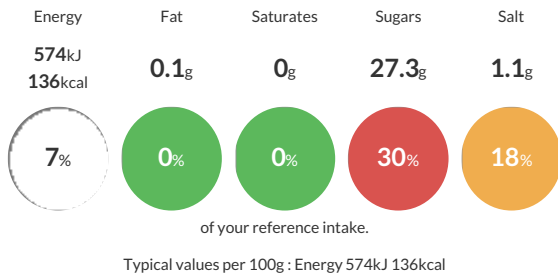

We do not accept liability for any inaccuracies or incorrect information contained on this site. Please visit <http://www.erudus.com/terms-and-conditions> for full terms and conditions.

Mango Chutney (2 x 2.45kg)

Reference Intake

Each 100g portion contains:

Nutritional Information

Typical Values	Per 100g
Energy	574kJ 136kCal
Carbohydrates	32.5g
of which sugars	27.3g
Fat	0.1g
of which saturates	0g
Fibre	0.4g
Protein	0.4g
Salt	1.1g