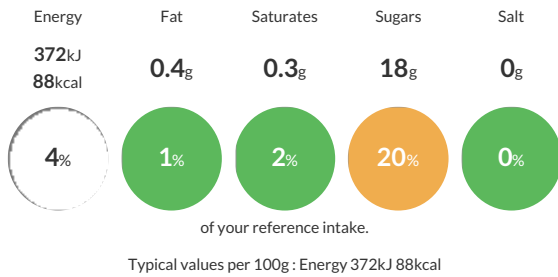

Reference Intake

Each 100g portion contains:

Nutritional Information

Typical Values	Per 100g
Energy	372kJ 88kCal
Carbohydrates	19g
of which sugars	18g
Fat	0.4g
of which saturates	0.3g
Fibre	1.2g
Protein	1.7g
Salt	0g