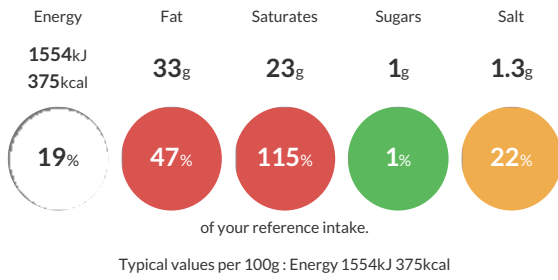

Each 100g portion contains:

Nutritional Information

Typical Values	Per 100g
Energy	1554kJ 375kCal
Carbohydrates	1g
of which sugars	1g
Fat	33g
of which saturates	23g
Fibre	1.2g
Protein	18g
Salt	1.3g

Allergy Information