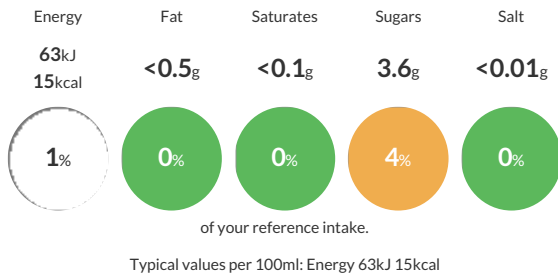

## Dalston's Pineapple Soda 330ml can

Short Product Name:  
 Pineapple Soda

Real Pressed Pineapple & sparkling water

Traded Unit GTIN: 15060494810686 Internal GTIN: 5060494810689 Supplier: Dalston's Soda Suppliers Product Code: CDPAS009-24

### Reference Intake

Each 100ml portion contains:

### Nutritional Information

Typical Values	Per 100ml
Energy	63kJ 15kCal
Carbohydrates	3.7g
of which sugars	3.6g
Fat	<0.5g
of which saturates	<0.1g
Fibre	-g
Protein	<0.5g
Salt	<0.01g