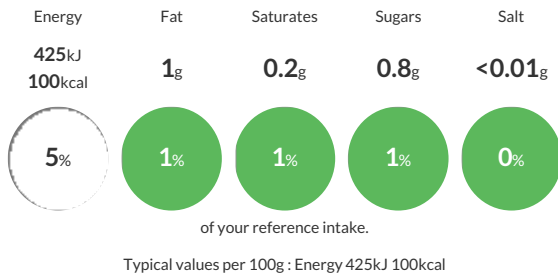

Reference Intake

Each 100g portion contains:

Nutritional Information

Typical Values	Per 100g
Energy	425kJ 100kCal
Carbohydrates	15.1g
of which sugars	0.8g
Fat	1g
of which saturates	0.2g
Fibre	6.8g
Protein	8.6g
Salt	<0.01g