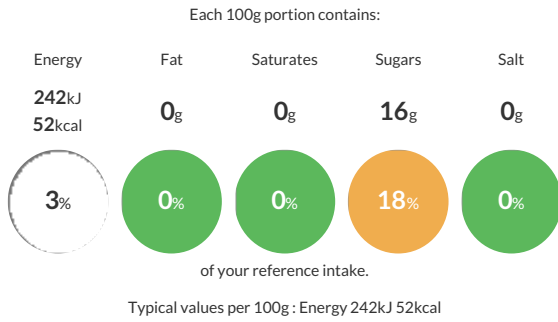

We do not accept liability for any inaccuracies or incorrect information contained on this site. Please visit <http://www.erudus.com/terms-and-conditions> for full terms and conditions.

Riverdene Pear halves in Juice 6 x 2.5kg

Short Product Name:

Pear halves in Juice

Traded Unit GTIN: 05017482100406 Internal GTIN: 5017482001055 Supplier: Martin Mathew & Co Ltd Suppliers Product Code: A37600

Reference Intake

Nutritional Information