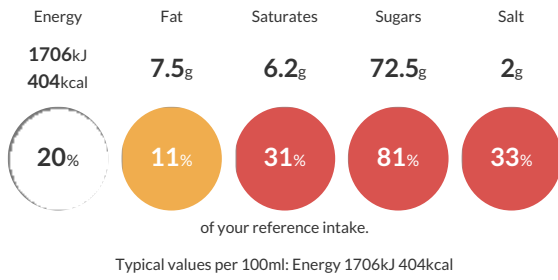

Reference Intake

Each 100ml portion contains:

Nutritional Information

Typical Values	Per 100ml
Energy	1706kJ 404kCal
Carbohydrates	78.9g
of which sugars	72.5g
Fat	7.5g
of which saturates	6.2g
Fibre	-g
Protein	3.5g
Salt	2g