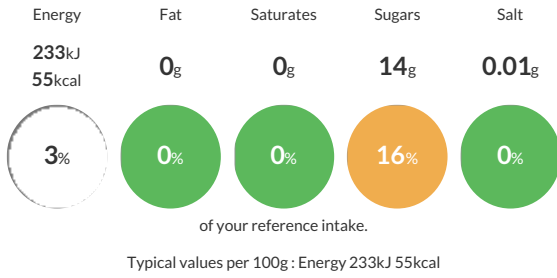

Supplier's Product Code :
Product Added :
Last Updated by Supplier :
erudus id :

PCH1018
29 October 2024
29 October 2024
c424d12ac9d24a8e827217e292ba8376

The information on the Erudus System has been supplied by the manufacturers of the products and, whilst the owners of the Erudus System take steps to ensure the information is regularly updated, they give no warranty and no guarantee that the information is accurate. Product information and ingredients may change, please always read product labels carefully in addition to using the information provided by Erudus One.

We do not accept liability for any inaccuracies or incorrect information contained on this site. Please visit <http://www.erudus.com/terms-and-conditions> for full terms and conditions.

Caterers Pride Peach Slices in Light Syrup 6 x 2600g

Short Product Name:
Peach Slices in Light Syrup

Caterers Pride Peach Slices in Light Syrup 6 x 2600g

Traded Unit GTIN: 05057691001873 Internal GTIN: 5057691001866 Supplier: Caterers Choice Ltd Suppliers Product Code: PCH1018

Reference Intake

Each 100g portion contains:

Nutritional Information

Typical Values	Per 100g
Energy	233kJ 55kCal
Carbohydrates	14g
of which sugars	14g
Fat	0g
of which saturates	0g
Fibre	0.9g
Protein	0.5g
Salt	0.01g