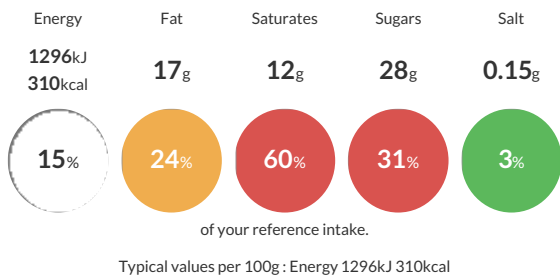

Supplier's Product Code : 62728132
Product Added : 17 June 2024
Last Updated by Supplier : 17 June 2024
erudus id : c5fd53bb12ab4ee6831ab662d916daa0

The information on the Erudus System has been supplied by the manufacturers of the products and, whilst the owners of the Erudus System take steps to ensure the information is regularly updated, they give no warranty and no guarantee that the information is accurate. Product information and ingredients may change, please always read product labels carefully in addition to using the information provided by Erudus One.

Magnum Ice Cream Stick Euphoria Pink Lemonade 90 ml

Short Product Name:

Magnum Ice Cream Stick Euphoria Pink Lemonade 90 ml

Lemon ice-cream with raspberry sorbet core, coated with white chocolate (30%) and a blend of popping candy and fruit flavour sugar (4%).

Traded Unit GTIN: 8711327622296 Internal GTIN: 8711327622289 Supplier: Unilever UK Limited Suppliers Product Code: 62728132

Reference Intake

Each 100g portion contains:

Nutritional Information

Typical Values	Per 100g
Energy	1296kJ 310kCal
Carbohydrates	34g
of which sugars	28g
Fat	17g
of which saturates	12g
Fibre	-g
Protein	3.8g
Salt	0.15g

Allergy Information

Key: Contains May Contain

May Contain Cereal/Gluten	Contains Milk	Does Not Contain Eggs	Does Not Contain Peanuts	May Contain Nuts	Does Not Contain Crustaceans	Does Not Contain Mustard
Does Not Contain Fish	Does Not Contain Lupin	Does Not Contain Sesame	Does Not Contain Celery	Does Not Contain Soya	Does Not Contain Molluscs	Does Not Contain Sulphur Dioxide

Dietary Information

Key: Suitable for

May not be suitable for Vegetarian	May not be suitable for Vegan	May not be suitable for Kosher	May not be suitable for Halal	NO DATA for Coeliac

Ingredients

Ingredients: Reconstituted skimmed MILK, sugar, cocoa butter¹, water, glucose syrup, raspberry puree (5.5%), skimmed MILK powder, lemon juice from concentrate (4%), coconut fat, raspberry juice from concentrate (3.5%), butter fat (MILK), fructose, whole MILK powder, whey solids (MILK), glucose-fructose syrup, emulsifiers (E471, lecithins), beetroot juice concentrate, stabilisers (locust bean gum, tara gum, guar gum, carrageenan), flavourings, colour (anthocyanins), acidity regulator (citric acid), pea protein, lactose (MILK), carbon dioxide (E290).