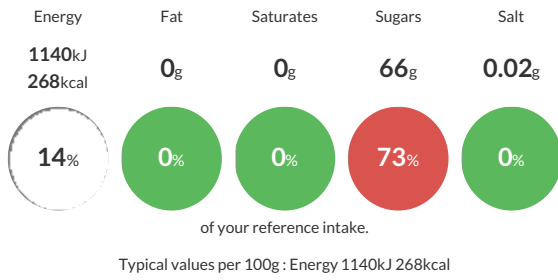

Nutritional Information

Typical Values	Per 100g
Energy	1140kJ 268kCal
Carbohydrates	66g
of which sugars	66g
Fat	0g
of which saturates	0g
Fibre	-g
Protein	0.7g
Salt	0.02g

Allergy Information

Key: Contains May Contain