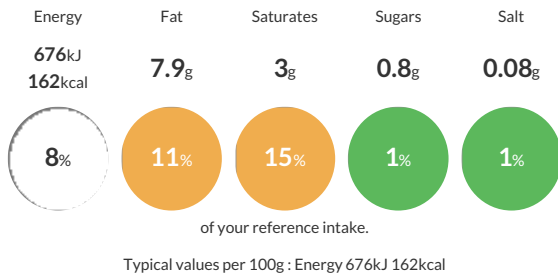

### Reference Intake

Each 100g portion contains:

### Nutritional Information

Typical Values	Per 100g
Energy	676kJ 162kCal
Carbohydrates	1.2g
of which sugars	0.8g
Fat	7.9g
of which saturates	3g
Fibre	-g
Protein	22g
Salt	0.08g