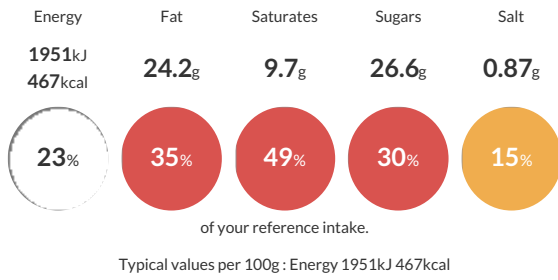

Reference Intake

Each 100g portion contains:

Nutritional Information

Typical Values	Per 100g
Energy	1951kJ 467kCal
Carbohydrates	57g
of which sugars	26.6g
Fat	24.2g
of which saturates	9.7g
Fibre	-g
Protein	5.1g
Salt	0.87g