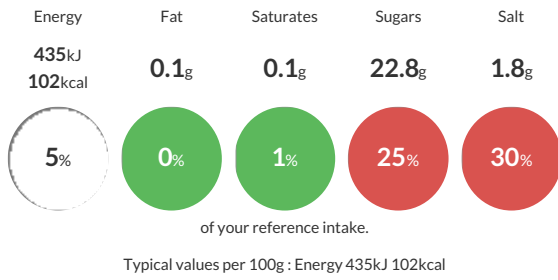

### Reference Intake

Each 100g portion contains:

### Nutritional Information

Typical Values	Per 100g
Energy	435kJ 102kCal
Carbohydrates	23.2g
of which sugars	22.8g
Fat	0.1g
of which saturates	0.1g
Fibre	-g
Protein	1.2g
Salt	1.8g