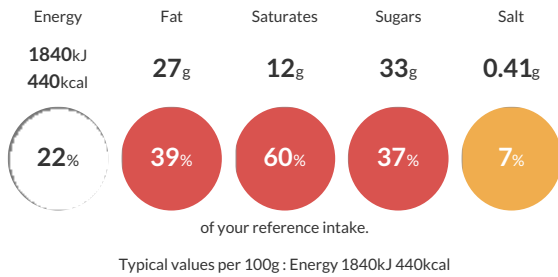

Reference Intake

Each 100g portion contains:

Nutritional Information

Typical Values	Per 100g
Energy	1840kJ 440kCal
Carbohydrates	45g
of which sugars	33g
Fat	27g
of which saturates	12g
Fibre	2g
Protein	4g
Salt	0.41g