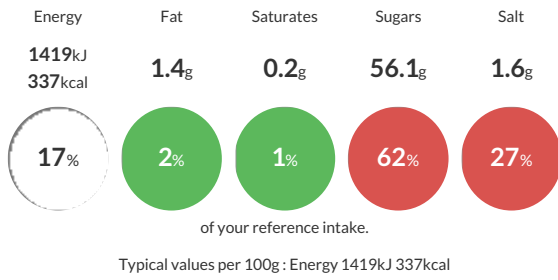

Short Product Name:
Vegetable Dust

Dried beetroot dust in stainless steel shaker.

Traded Unit GTIN: 5060065763291 Internal GTIN: 5060065763284 Supplier: Imaginative Cuisine Limited Suppliers Product Code: 63284

Reference Intake

Each 100g portion contains:

Nutritional Information

Typical Values	Per 100g
Energy	1419kJ 337kCal
Carbohydrates	56.1g
of which sugars	56.1g
Fat	1.4g
of which saturates	0.2g
Fibre	-g
Protein	13.4g
Salt	1.6g