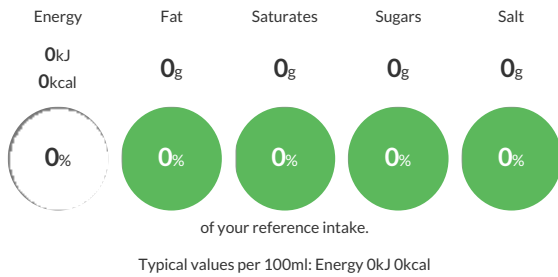

We do not accept liability for any inaccuracies or incorrect information contained on this site. Please visit <http://www.erudus.com/terms-and-conditions> for full terms and conditions.

Kingsdown Water Still 330ml x 24

Reference Intake

Each 100ml portion contains:

Nutritional Information

Typical Values	Per 100ml
Energy	0kJ 0kCal
Carbohydrates	0g
of which sugars	0g
Fat	0g
of which saturates	0g
Fibre	0g
Protein	0g
Salt	0g