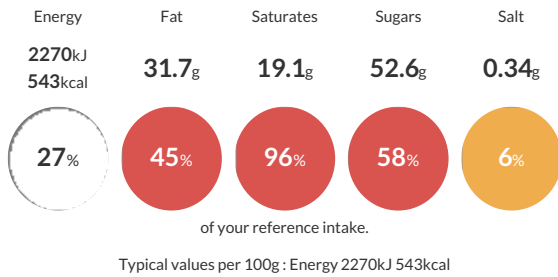

### Reference Intake

Each 100g portion contains:

### Nutritional Information

Typical Values	Per 100g
Energy	2270kJ 543kCal
Carbohydrates	53.1g
of which sugars	52.6g
Fat	31.7g
of which saturates	19.1g
Fibre	0g
Protein	10.6g
Salt	0.34g