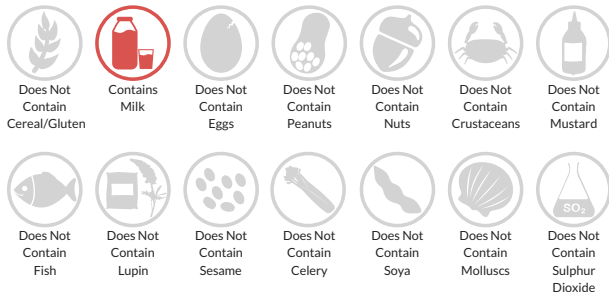

Short Product Name:
Strawberry Milk

High quality, wholesome, delicious milk drink. Low in fat, under 100 calories per pack. School compliant. Naturally high in calcium, added Vitamin D to support growing bones. Single serve carton with paper straw. Long-life, convenient to store. Fully traceable milk. Made by Lakeland Dairies a farmer owned co-operative. No artificial flavours, colours, preservatives or sweeteners. Recyclable packs. Also available in Chocolate and Banana.

Traded Unit GTIN: **05099869742225** Internal GTIN: **5099869042226** Supplier: **Lakeland Dairies Killeshandra** Suppliers Product Code: **0874222**

Reference Intake

Nutritional Information

Typical Values	Per 100ml
Energy	193kJ 46kCal
Carbohydrates	4.8g
of which sugars	4.8g
Fat	1.4g
of which saturates	1g
Fibre	0g
Protein	3.4g
Salt	0.13g

Allergy Information

Key: **Contains** **May Contain**

Dietary Information

Key: **Suitable for**

Ingredients

Low Fat MILK (1.4% fat) (99%), Stabilisers (Guar Gum, Carrageenan), Natural Flavourings, Vitamin D, Sweetener (Steviol Glycosides).