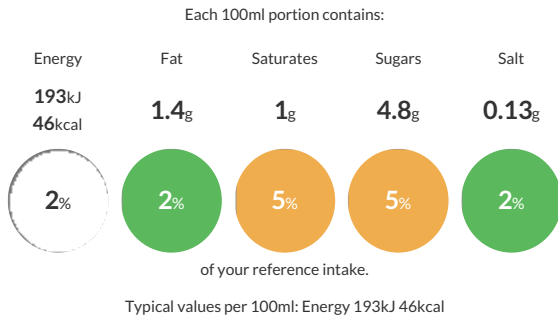

Traded Unit GTIN: **05099869742225** Internal GTIN: **5099869042226** Supplier: **Lakeland Dairies Killeshandra** Suppliers Product Code: **0874222**

Reference Intake

Nutritional Information

Typical Values	Per 100ml
Energy	193kJ 46kCal
Carbohydrates	4.8g
of which sugars	4.8g
Fat	1.4g
of which saturates	1g
Fibre	0g
Protein	3.4g
Salt	0.13g