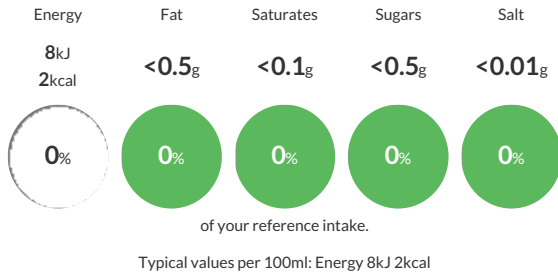

Reference Intake

Each 100ml portion contains:

Nutritional Information

Typical Values	Per 100ml
Energy	8kJ 2kCal
Carbohydrates	<0.5g
of which sugars	<0.5g
Fat	<0.5g
of which saturates	<0.1g
Fibre	<0.5g
Protein	<0.5g
Salt	<0.01g