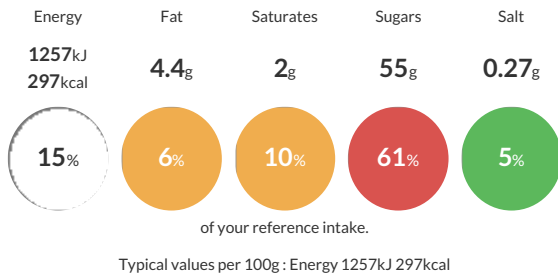

Supplier's Product Code :
Product Added :
Last Updated by Supplier :
erudus id :

34027
13 November 2024
13 November 2024
d364cc3f041e4b198d891d0ff5a3dfc3

The information on the Erudus System has been supplied by the manufacturers of the products and, whilst the owners of the Erudus System take steps to ensure the information is regularly updated, they give no warranty and no guarantee that the information is accurate. Product information and ingredients may change, please always read product labels carefully in addition to using the information provided by Erudus One.

We do not accept liability for any inaccuracies or incorrect information contained on this site. Please visit <http://www.erudus.com/terms-and-conditions> for full terms and conditions.

Brakes Lemon Curd

Short Product Name:
Lemon Curd

Lemon Curd

Traded Unit GTIN: 05054781257301 Internal GTIN: 5024333004325 Supplier: Brake Bros Ltd Suppliers Product Code: 34027

Reference Intake

Each 100g portion contains:

Nutritional Information

Typical Values	Per 100g
Energy	1257kJ 297kCal
Carbohydrates	64g
of which sugars	55g
Fat	4.4g
of which saturates	2g
Fibre	0g
Protein	0.5g
Salt	0.27g