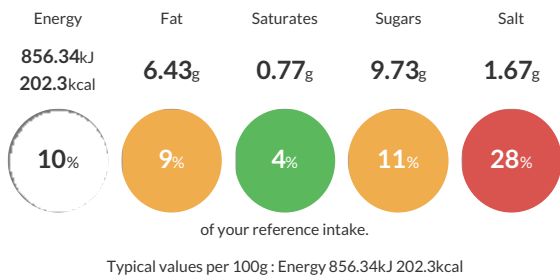

Supplier's Product Code :
Product Added :
Last Updated by Supplier :
erudus id :

012105P
26 November 2024
26 November 2024
d514ad3f9169478aa57e4d60edff1ba8

The information on the [Erudus System](#) has been supplied by the manufacturers of the products and, whilst the owners of the Erudus System take steps to ensure the information is regularly updated, they give no warranty and no guarantee that the information is accurate. Product information and ingredients may change, please always read product labels carefully in addition to using the information provided by Erudus One.

Purple Pineapple Sliced Chicken Tikka 1kg

Short Product Name:
Sliced Chicken Tikka

Sliced chicken coated in a mild curry sauce

Traded Unit GTIN: ☐ Internal GTIN: ☐ Supplier: ☐ Suppliers Product Code: ☐

Reference Intake

Each 100g portion contains:

Nutritional Information

Typical Values	Per 100g
Energy	856.34kJ 202.3kCal
Carbohydrates	13.5g
of which sugars	9.73g
Fat	6.43g
of which saturates	0.77g
Fibre	-g
Protein	22.3g
Salt	1.67g