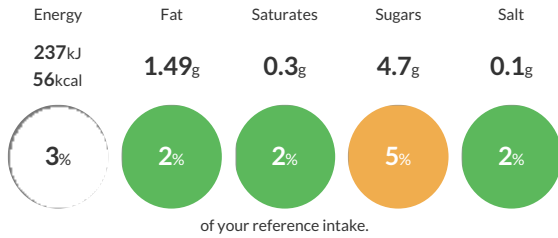

## Rude Health Almond Drink Organic 6 x 1L

Short Product Name:

Rude Health Almond Drink Organic

Creamy crushed almond is blended smoothly with rice, pure mountain spring water, and a dash of cold-pressed sunflower oil. Rice brings its own natural silky sweetness – so you won't miss the usual thickeners, syrups or added sugars. It's a naturally nutty almond milk.

### Reference Intake

Each 100ml portion contains:

Typical values per 100ml: Energy 237kJ 56kcal