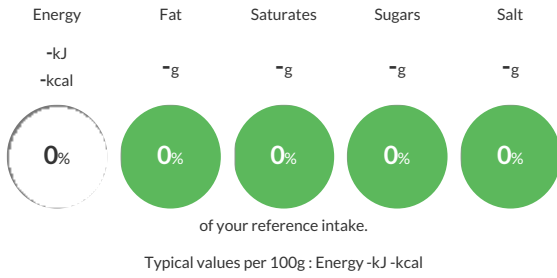

Each 100g portion contains:

Nutritional Information

Typical Values	Per 100g
Energy	-kJ -kCal
Carbohydrates	-g
of which sugars	-g
Fat	-g
of which saturates	-g
Fibre	-g
Protein	-g
Salt	-g

Allergy Information