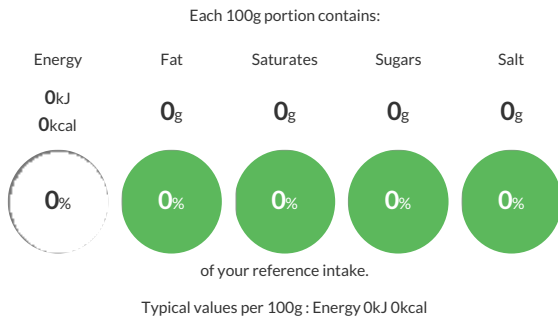

Supplier's Product Code :
Product Added :
Last Updated by Supplier :
erudus id :

800-117-0013
29 July 2019
03 October 2022
dd46e0171bc649de9bdb0661e3311b6e

The information on the Erudus System has been supplied by the manufacturers of the products and, whilst the owners of the Erudus System take steps to ensure the information is regularly updated, they give no warranty and no guarantee that the information is accurate. Product information and ingredients may change, please always read product labels carefully in addition to using the information provided by Erudus One.

We do not accept liability for any inaccuracies or incorrect information contained on this site. Please visit <http://www.erudus.com/terms-and-conditions> for full terms and conditions.

W9 750ml Heavy Duty Toilet Descaler

Short Product Name:
Heavy Duty Toilet Descaler

Removes grime and limescale Suitable for stainless steel, porcelain & chrome plate Independently tested 750ml

Traded Unit GTIN: 05036383003296 Internal GTIN: 5036383002480 Supplier: Mirius Suppliers Product Code: 800-117-0013

Reference Intake