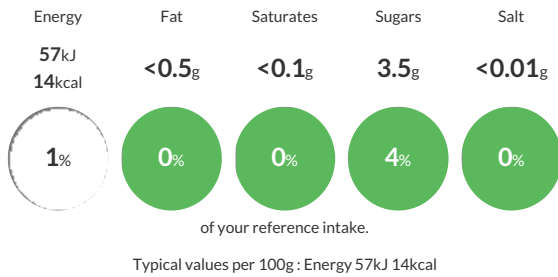

### Reference Intake

Each 100g portion contains:

### Nutritional Information

Typical Values	Per 100g
Energy	57kJ 14kCal
Carbohydrates	8.5g
of which sugars	3.5g
Fat	<0.5g
of which saturates	<0.1g
Fibre	<0.5g
Protein	<0.5g
Salt	<0.01g